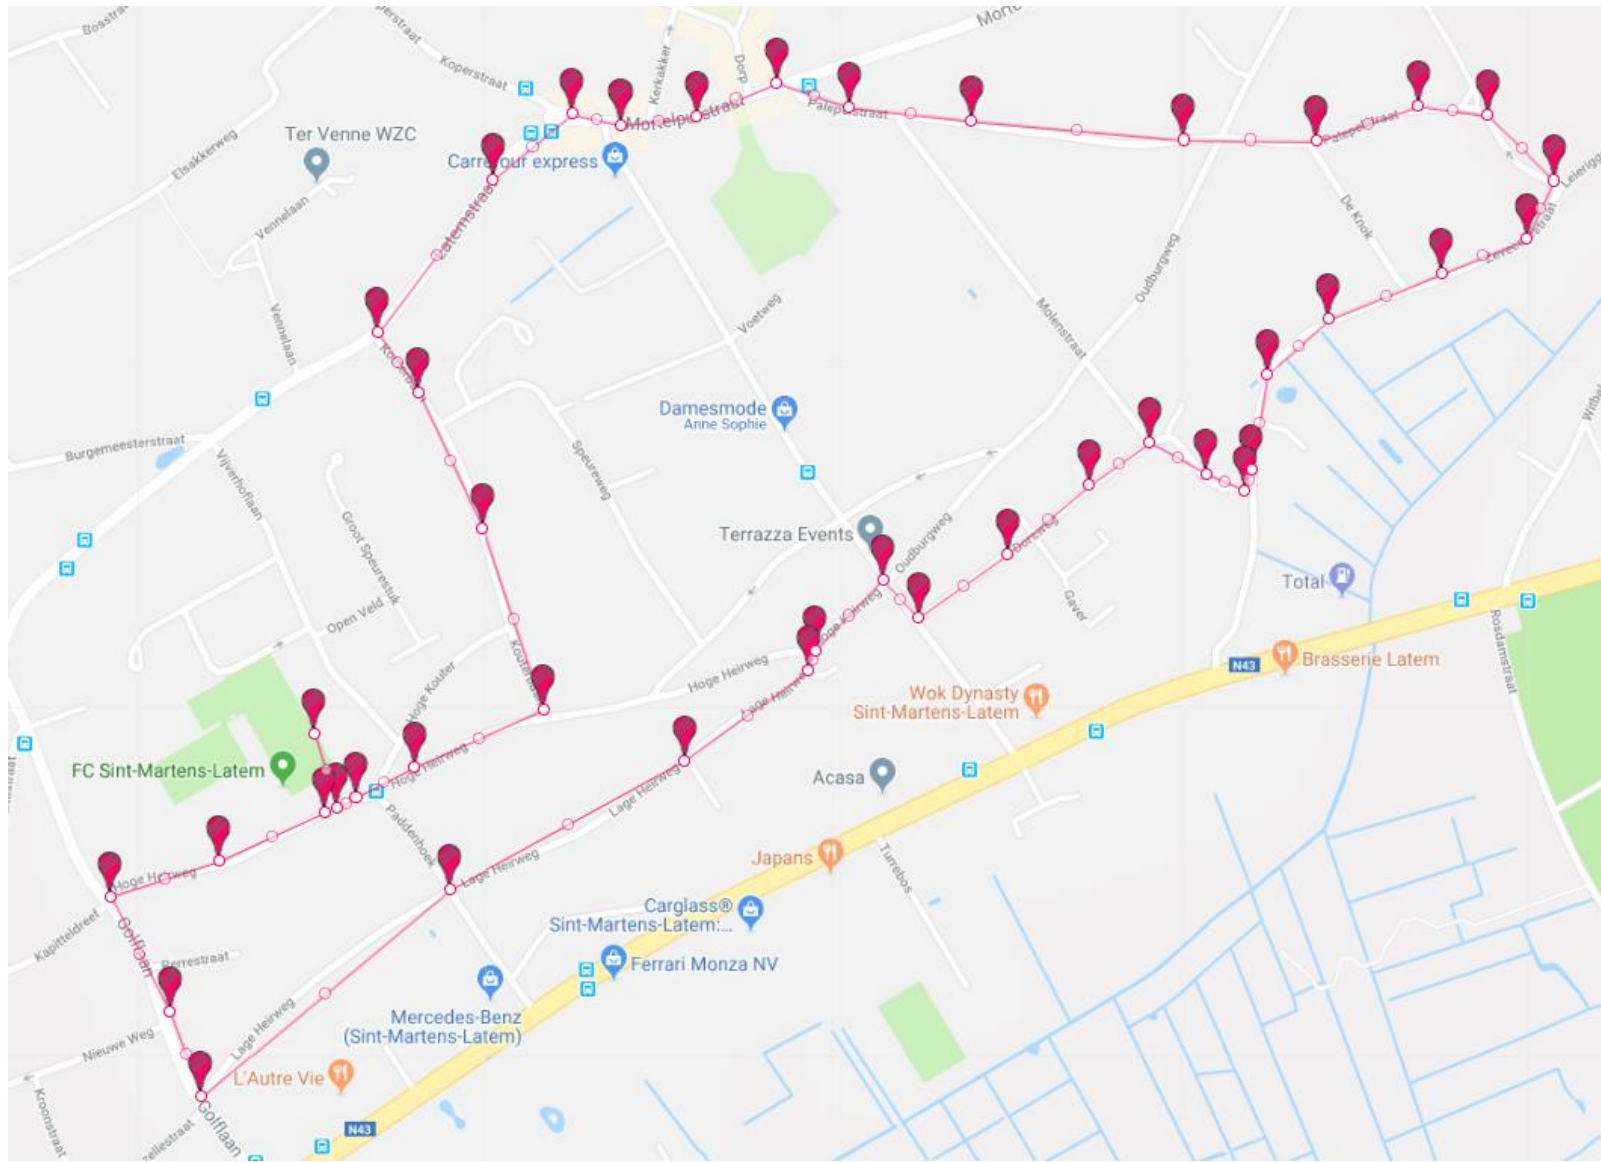

Wandeling WA – 5.2 km

Wandeling WB – 5.2 km

Wandeling WC – 5 km

Wandeling WD – 5 km

Wandeling WE – 4.8 km

Wandeling WF – 5.1 km

Wandeling WH – 5 km

Wandeling WI – 5.1 km

Wandeling WJ – 5 km

Wandeling WK – 5 km

Wandeling WL – 5 km