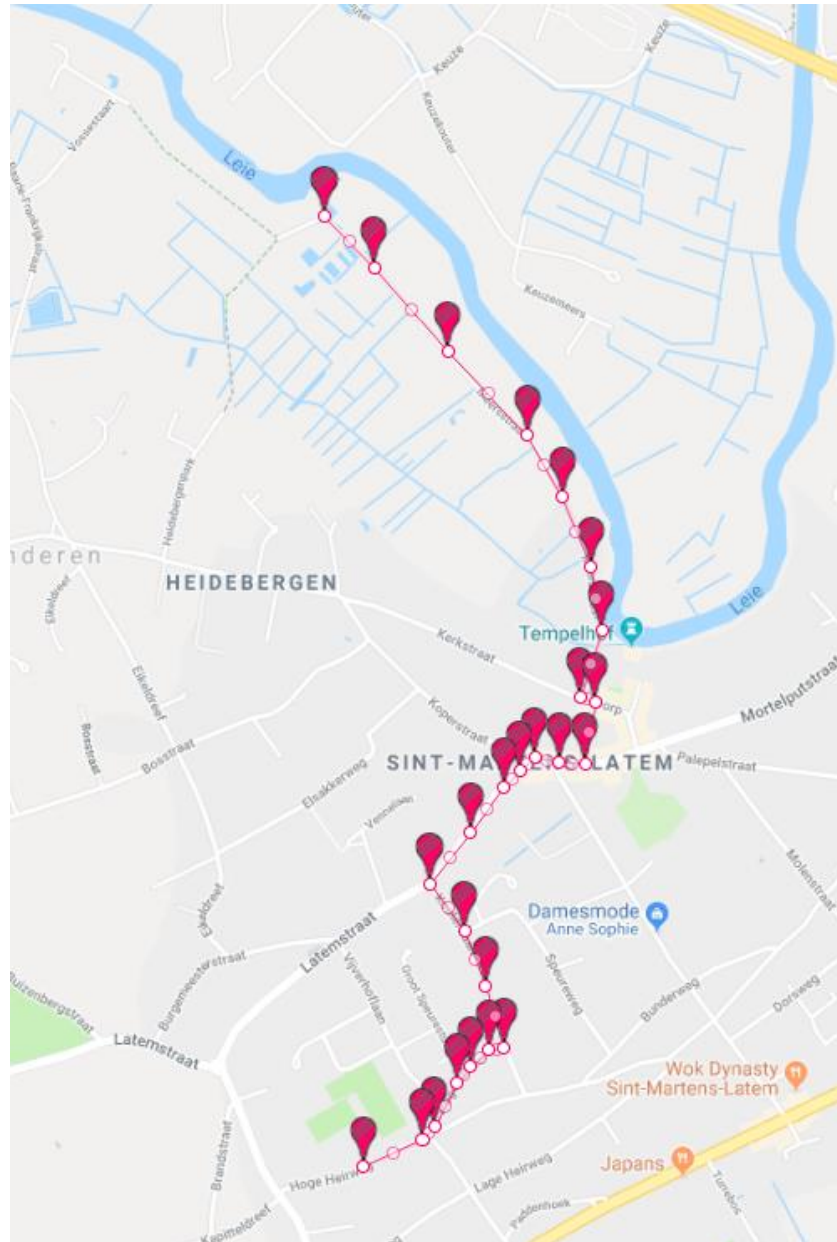

Wandeling WA – 5.2 km

Wandeling WB – 5.2 km

Wandeling WC – 5 km

Wandeling WD – 5 km

Wandeling WE – 4.8 km

Wandeling WF – 5.1 km

Wandeling WH – 5 km

Wandeling WI – 5.1 km

Wandeling WJ – 5 km

Wandeling WK – 5 km

Wandeling WL – 5 km