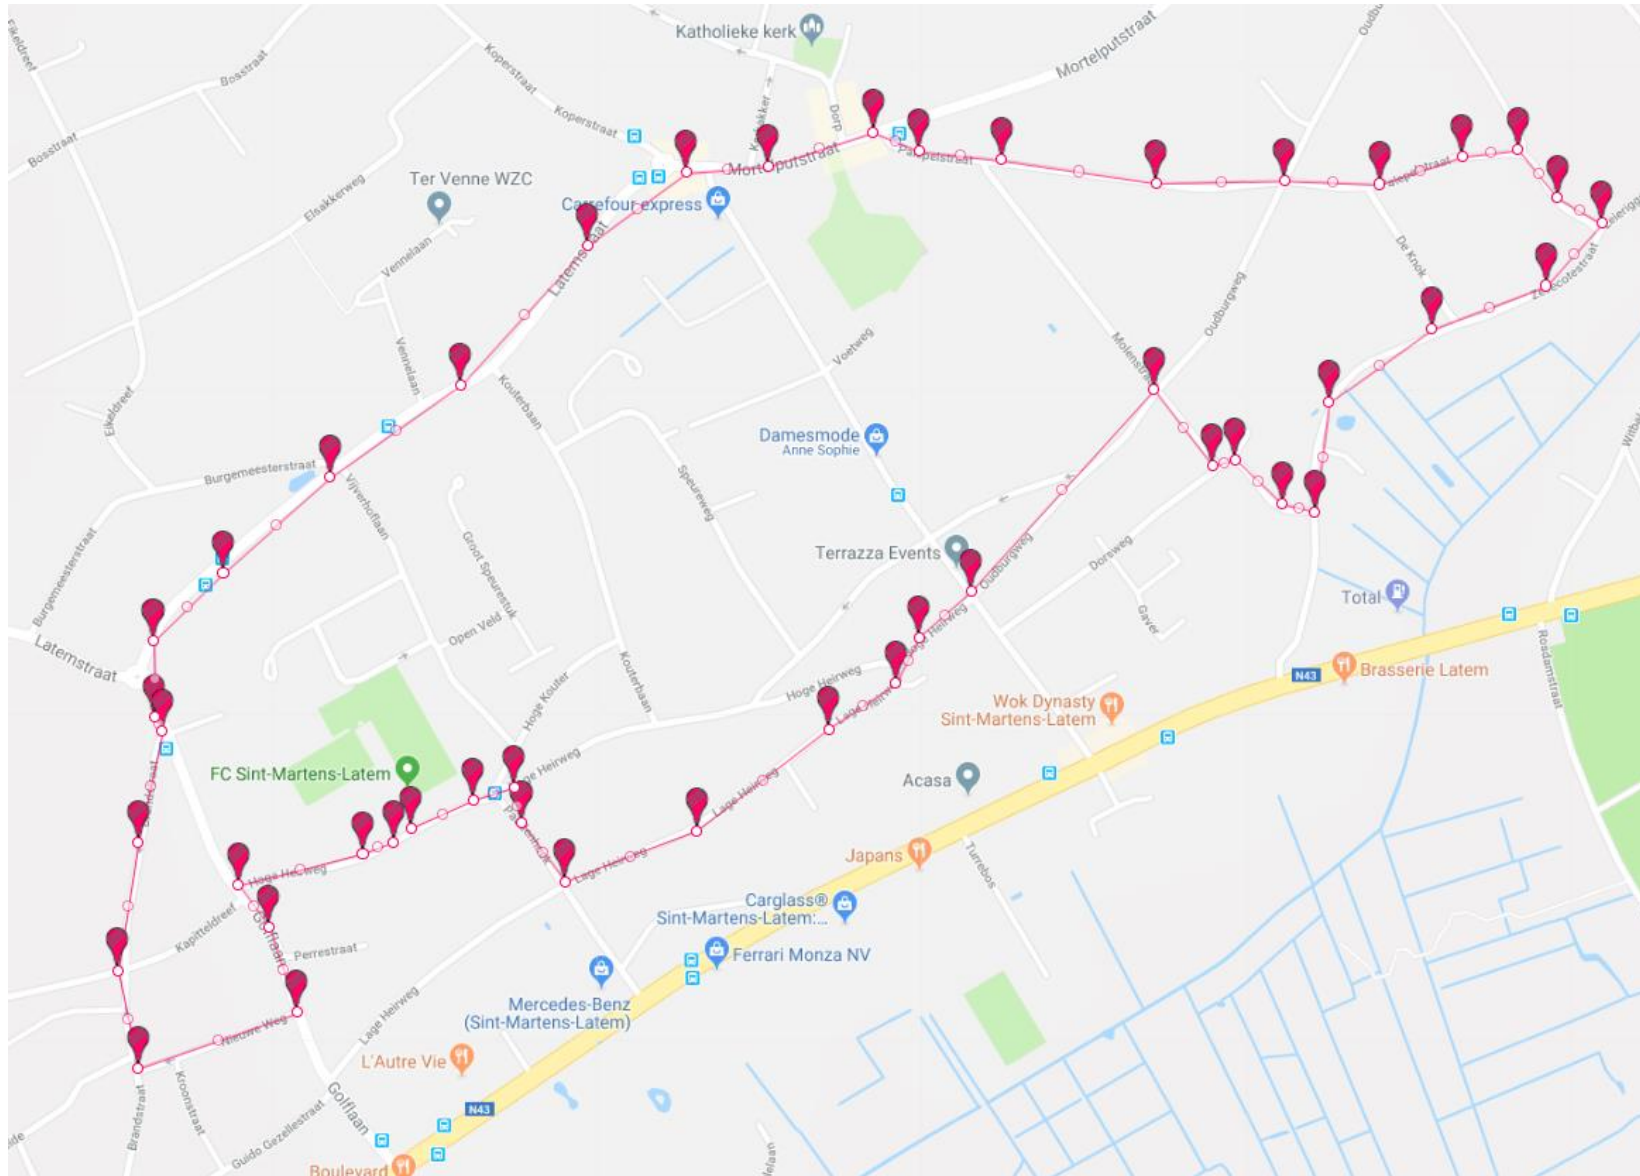

Wandeling WA – 5.2 km

Wandeling WB – 5.2 km

Wandeling WC – 5 km

Wandeling WD – 5 km

Wandeling WE – 4.8 km

Wandeling WF – 5.1 km

Wandeling WH – 5 km

Wandeling WI – 5.1 km

Wandeling WJ – 5 km

Wandeling WK – 5 km

Wandeling WL – 5 km