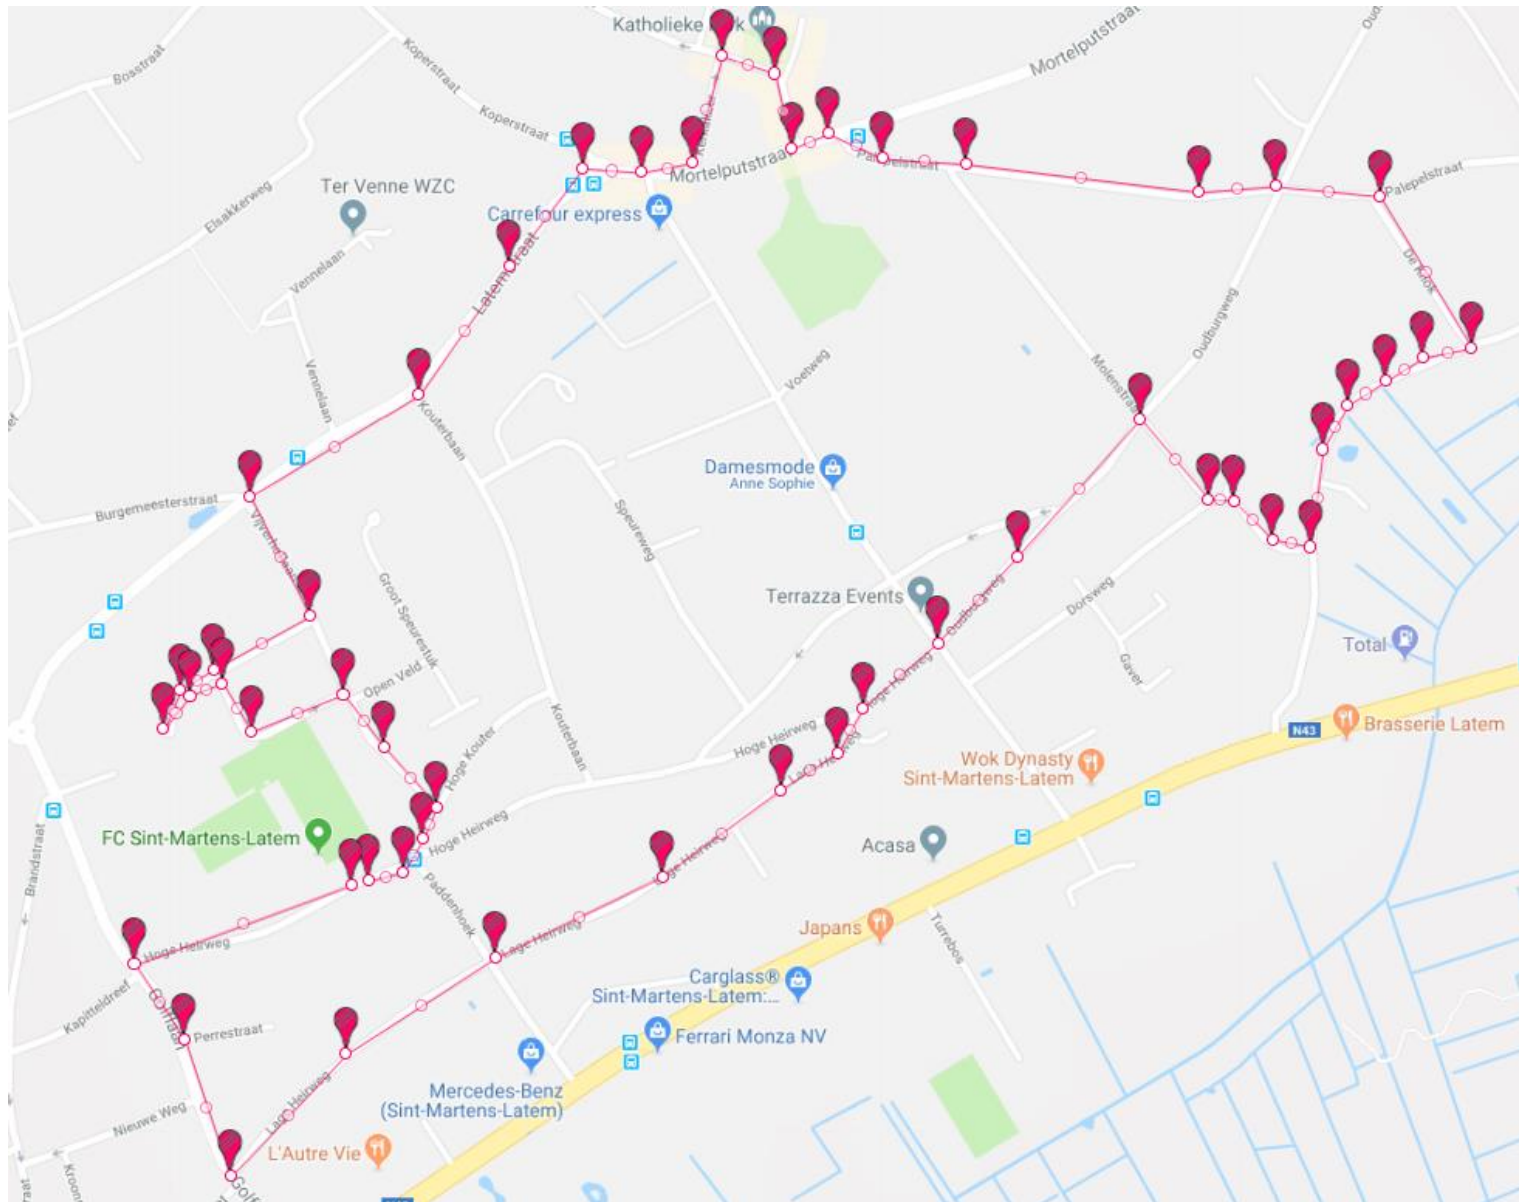

Wandeling WA – 5.2 km

Wandeling WB – 5.2 km

Wandeling WC – 5 km

Wandeling WD – 5 km

Wandeling WE – 4.8 km

Wandeling WF – 5.1 km

Wandeling WH – 5 km

Wandeling WI – 5.1 km

Wandeling WJ – 5 km

Wandeling WK – 5 km

Wandeling WL – 5 km