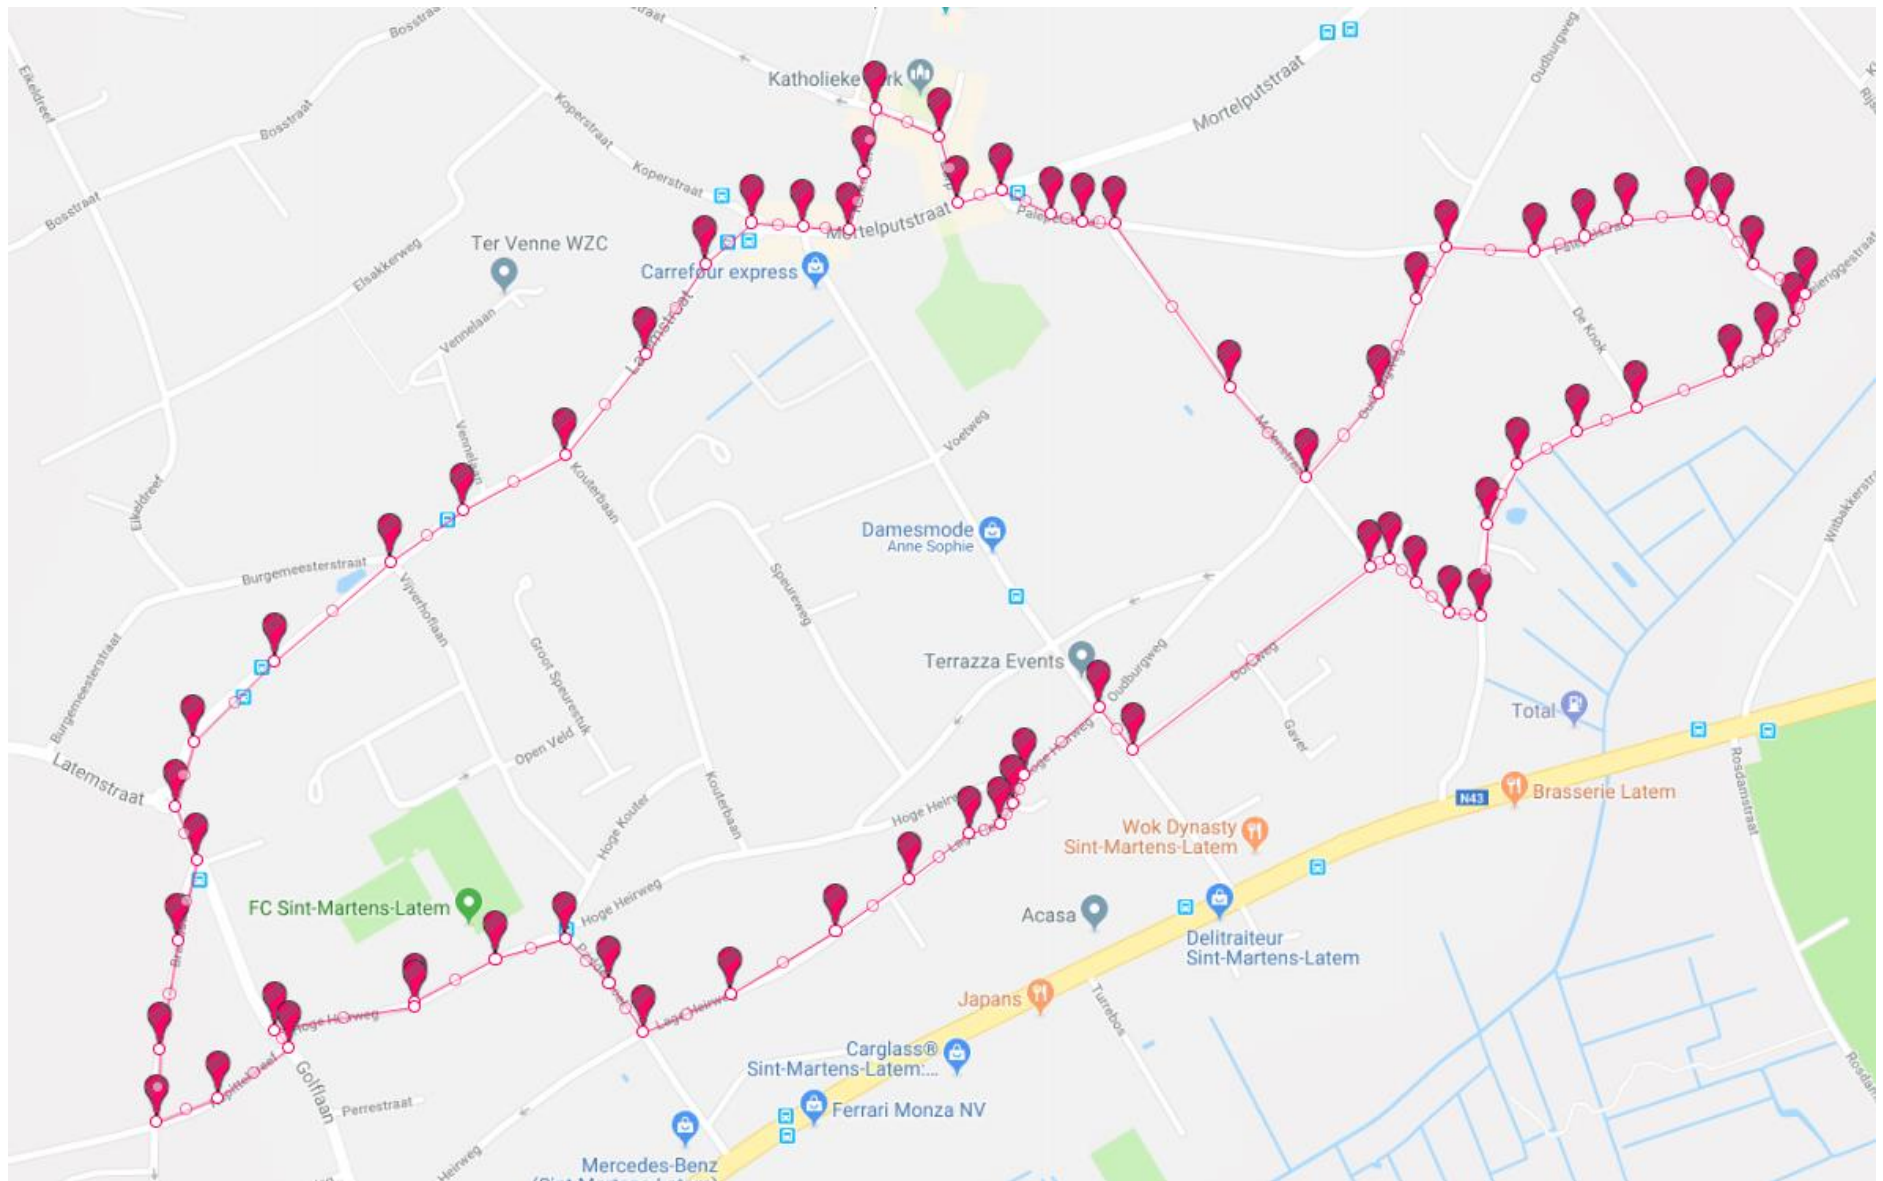

Wandeling WA – 5.2 km

Wandeling WB – 5.2 km

Wandeling WC – 5 km

Wandeling WD – 5 km

Wandeling WE – 4.8 km

Wandeling WF – 5.1 km

Wandeling WH – 5 km

Wandeling WI – 5.1 km

Wandeling WJ – 5 km

Wandeling WK – 5 km

Wandeling WL – 5 km