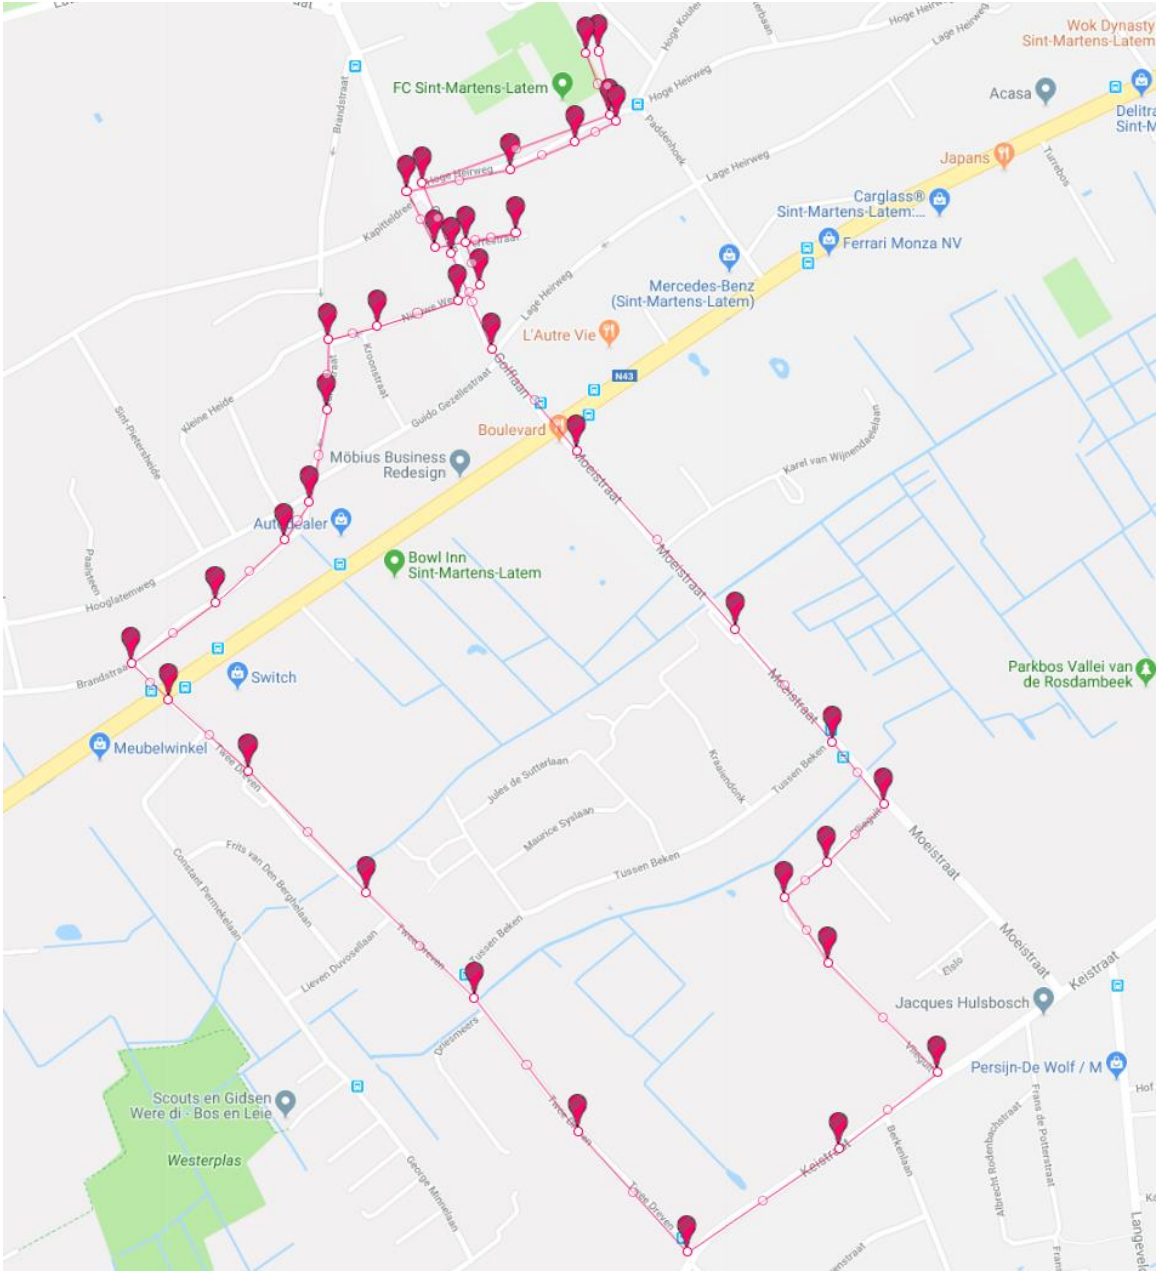

Wandeling WA – 5.2 km

Wandeling WB – 5.2 km

Wandeling WC – 5 km

Wandeling WD – 5 km

Wandeling WE – 4.8 km

Wandeling WF – 5.1 km

Wandeling WH – 5 km

Wandeling WI – 5.1 km

Wandeling WJ – 5 km

Wandeling WK – 5 km

Wandeling WL – 5 km