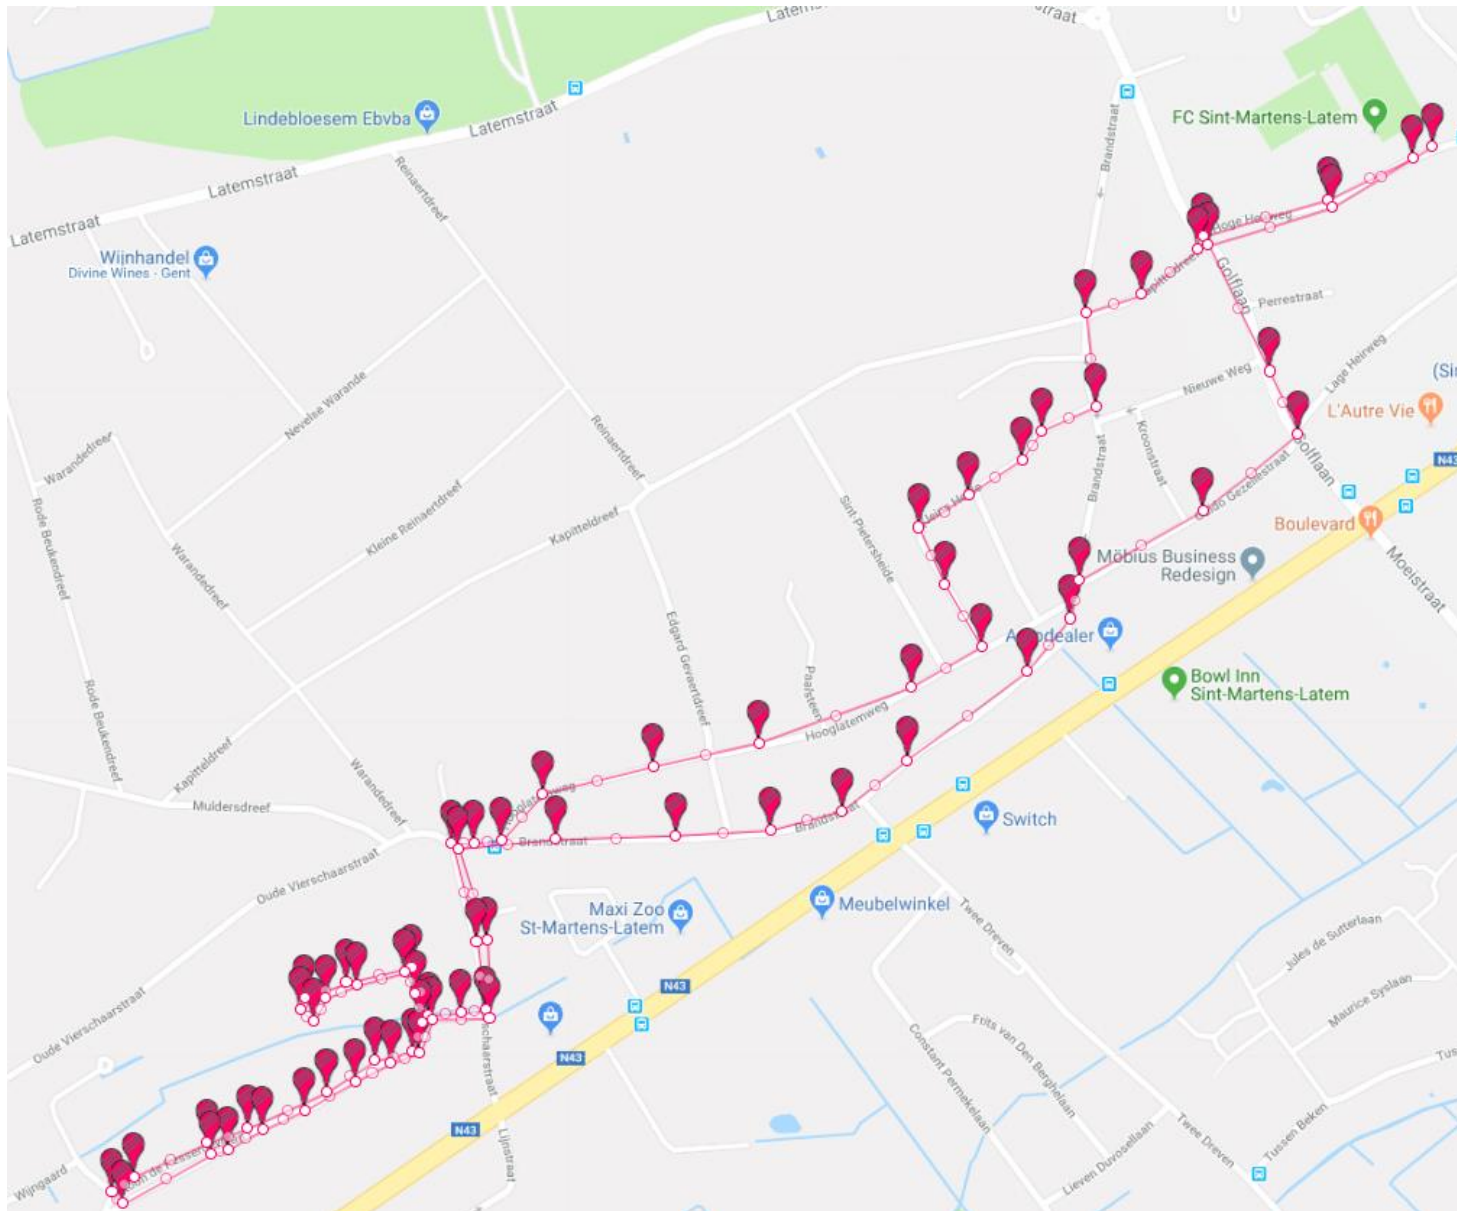

Wandeling WA – 5.2 km

Wandeling WB – 5.2 km

Wandeling WC – 5 km

Wandeling WD – 5 km

Wandeling WE – 4.8 km

Wandeling WF – 5.1 km

Wandeling WH – 5 km

Wandeling WI – 5.1 km

Wandeling WJ – 5 km

Wandeling WK – 5 km

Wandeling WL – 5 km