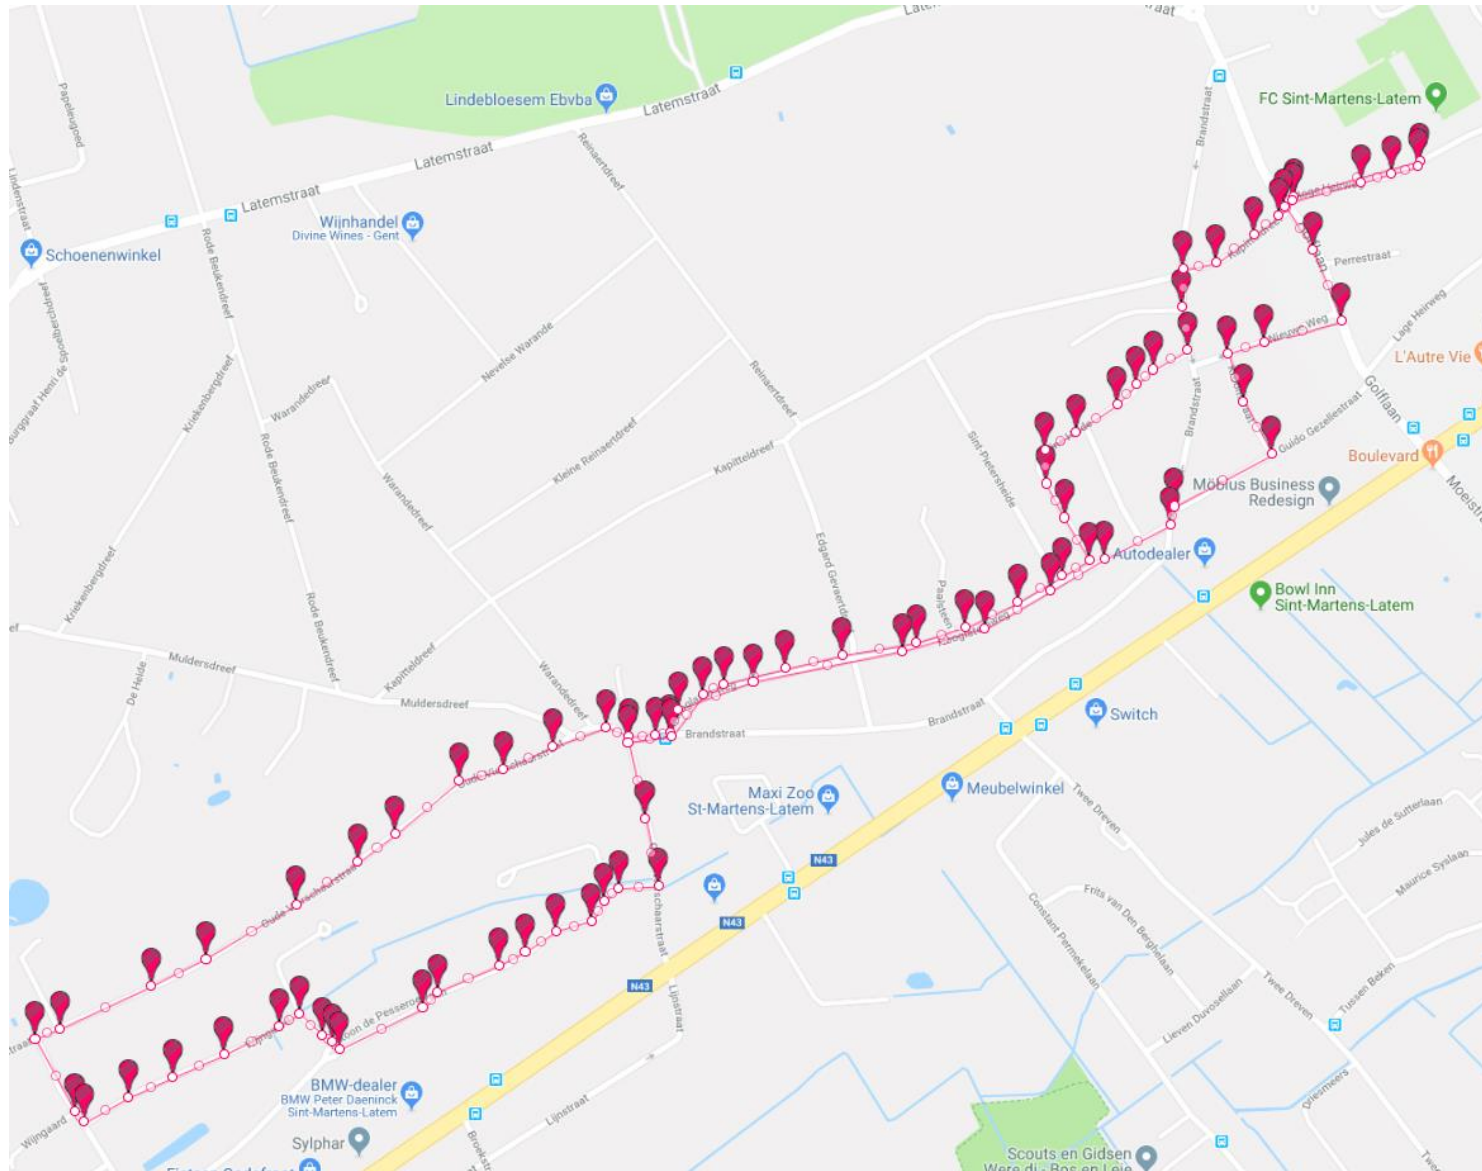

Wandeling WA – 5.2 km

Wandeling WB – 5.2 km

Wandeling WC – 5 km

Wandeling WD – 5 km

Wandeling WE – 4.8 km

Wandeling WF – 5.1 km

Wandeling WH – 5 km

Wandeling WI – 5.1 km

Wandeling WJ – 5 km

Wandeling WK – 5 km

Wandeling WL – 5 km